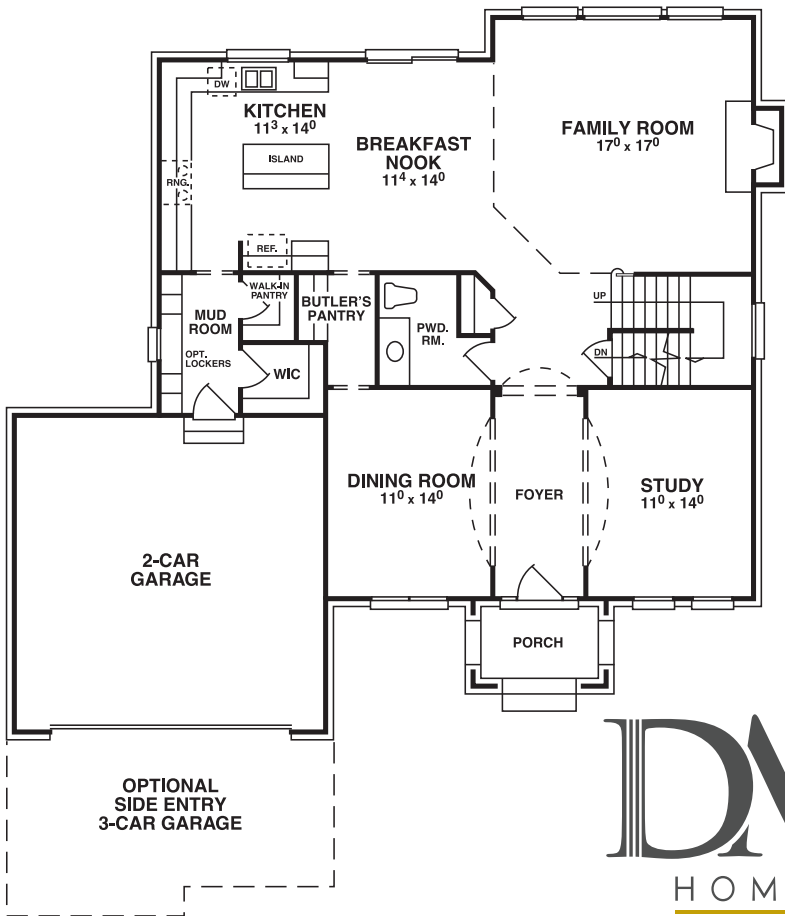

Elevation C

FIRST FLOOR PLAN

SECOND FLOOR PLAN

248-656-6600
www.DMhomesinc.com

The Sherwood

2,857 sq. ft.

Elevation A

HOMES