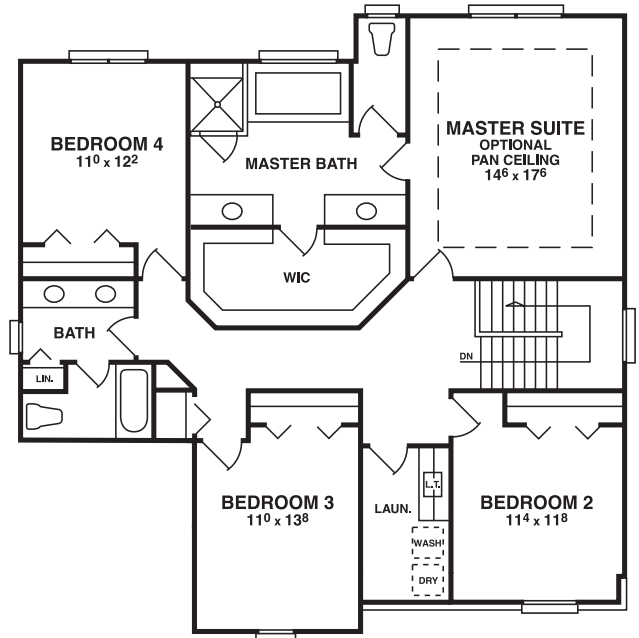

Elevation C

FIRST FLOOR PLAN

SECOND FLOOR PLAN

248-656-6600
www.DMhomesinc.com

The Sherwood

2,857 sq. ft.

Elevation A

HOMES